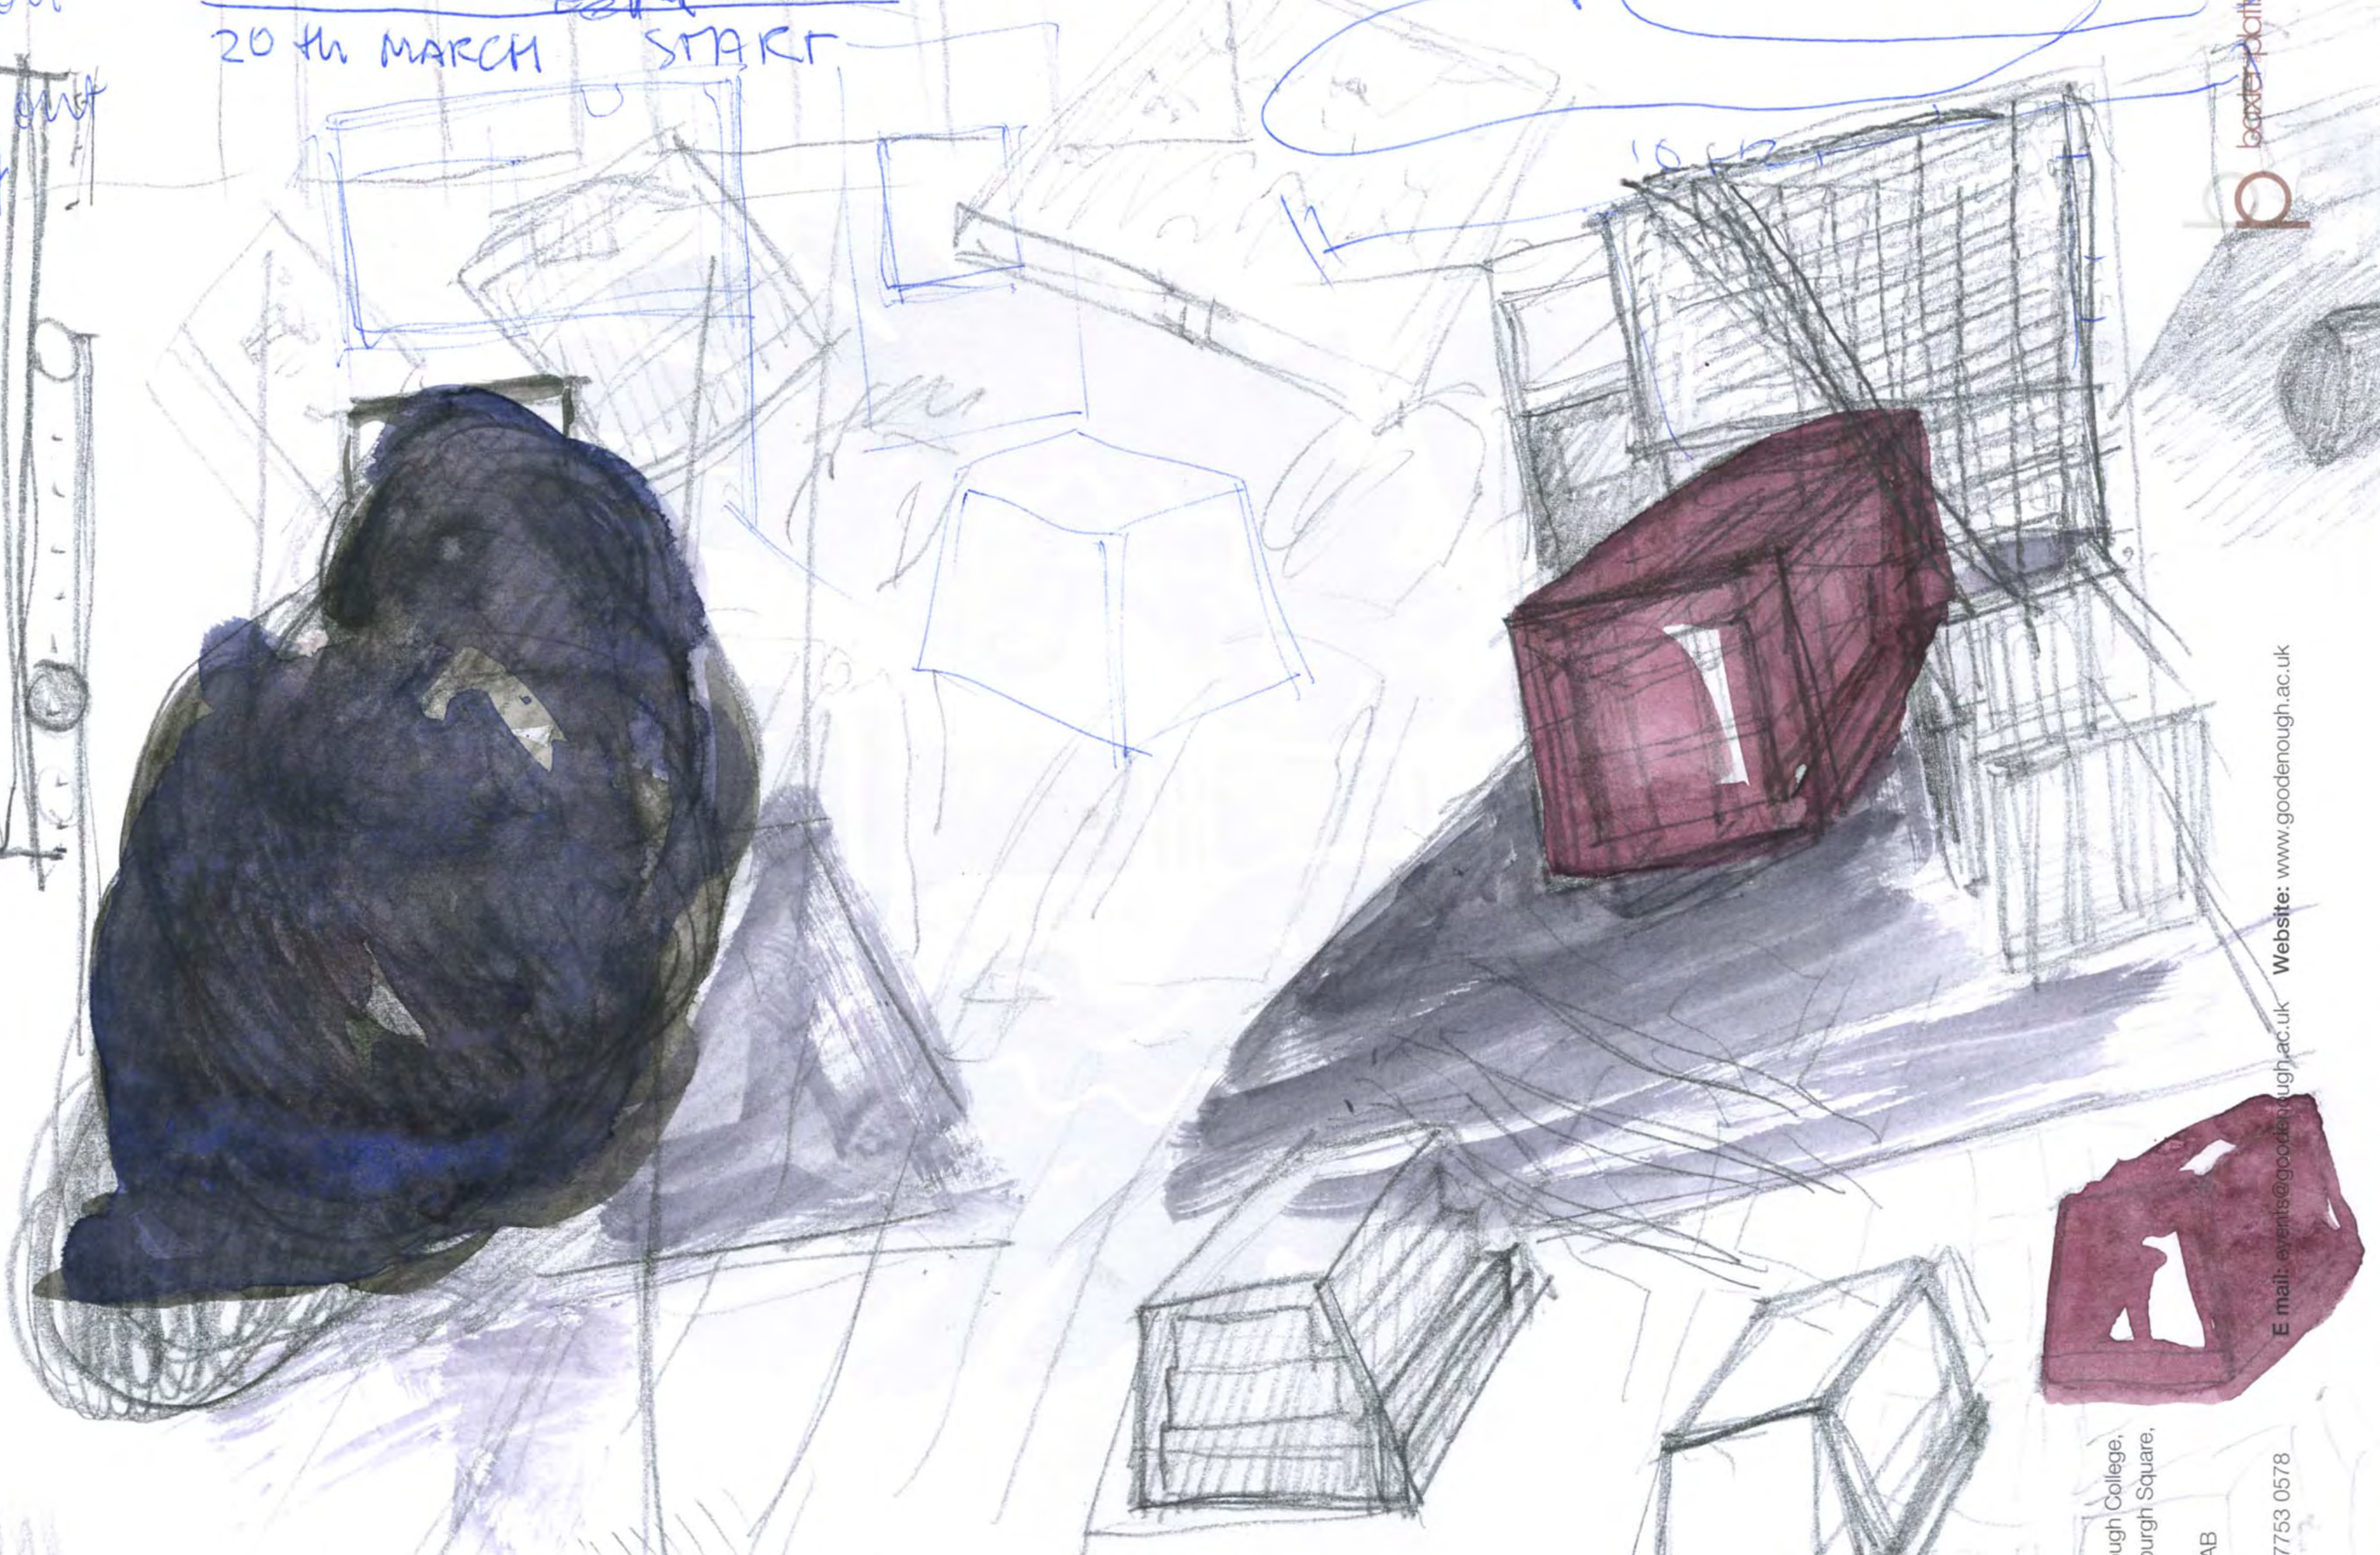

get the volume on the DVD carried out subtitles

KARL-HEINZ RÄMMER
ZIMMERSTR. 6
40215 DÜSSELDORF

~~1st April~~ ~~20th April~~ ~~23rd~~ ~~27th~~ ~~16th April~~ (1st - 9th April)
20th MARCH START

Emilia

Goodenough College

Goodenough College,
Mecklenburgh Square,
London,
WC1N 2AB

Tel: 020 7753 0578

E mail: events@goodenough.ac.uk Website: www.goodenough.ac.uk

boarder-platts